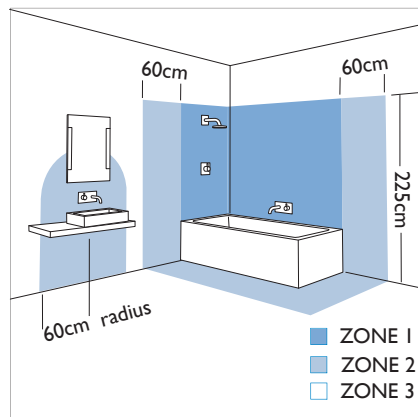

6122 Magna Bronze

3 x 50w GU10		excl.
-----------------	--	-------

Zones	3
-------	----------

Astro Lighting Ltd.
G2 River Way,
Harlow,
Essex,
CM20 2DP
Great Britain

tel: +44 (0) 1279 427001
fax: +44 (0) 1279 427002
email: sales@astrolighting.co.uk
www.astrolighting.co.uk