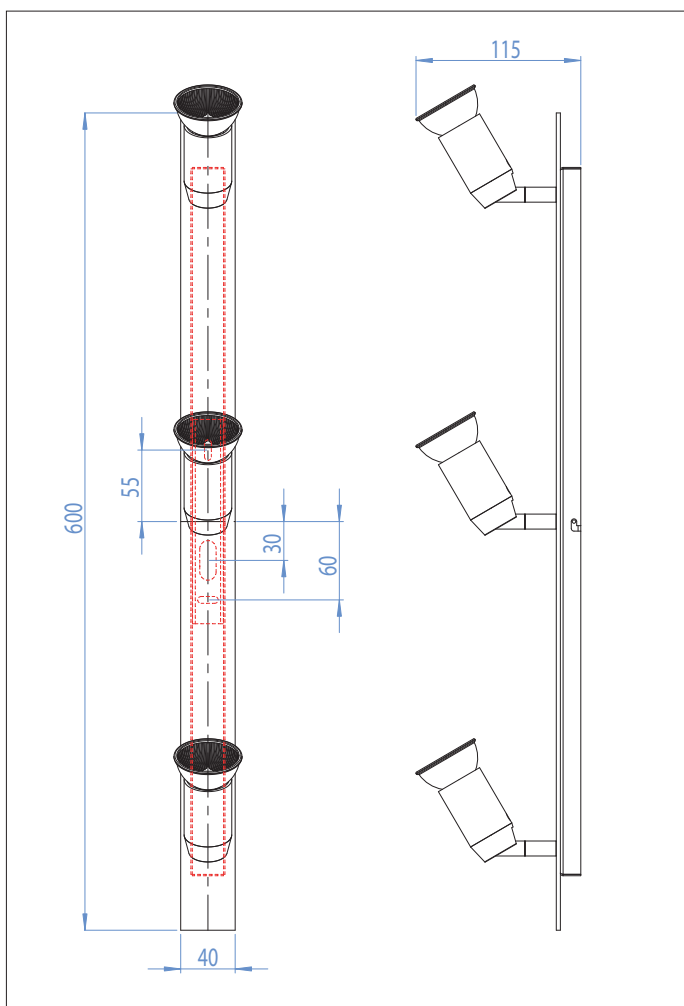

6122 Magna Bronze

3 x 50w GU10		excl.
-----------------	--	-------

Zones	3
-------	----------

Astro Lighting Ltd.
G2 River Way,
Harlow,
Essex,
CM20 2DP
Great Britain

tel: +44 (0) 1279 427001
fax: +44 (0) 1279 427002
email: sales@astrolighting.co.uk
www.astrolighting.co.uk