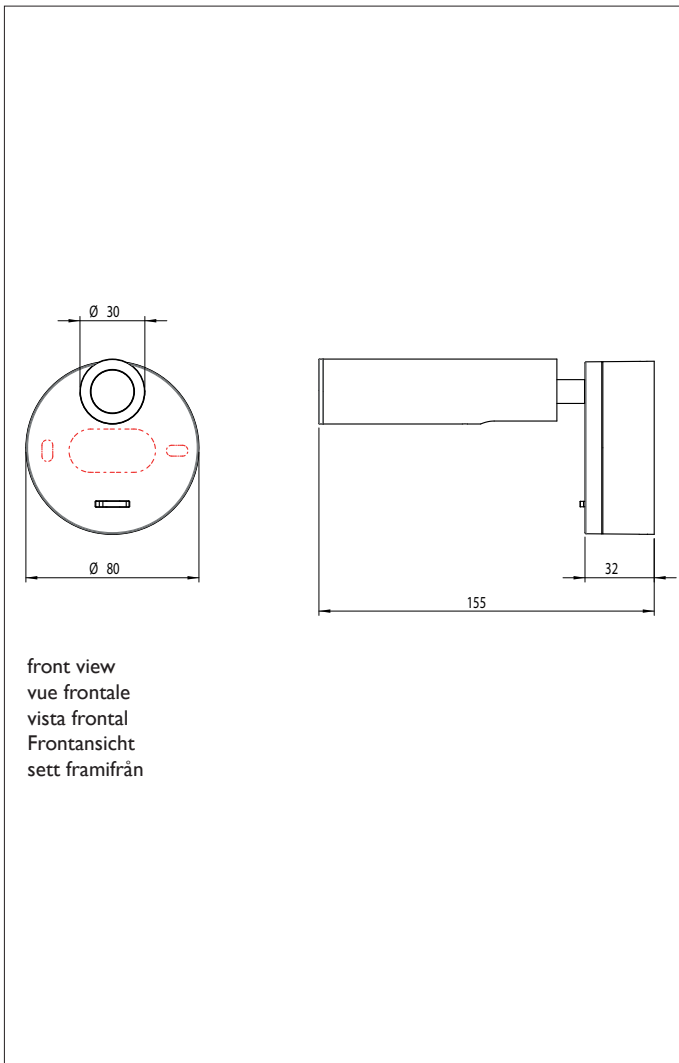

7358 Enna Surface

astro

1x3w LED		incl.
700mA Driver		incl.
27000K*	95 lm*	CRI 80*

Zone 3

*based on 85% driver efficiency

Astro Lighting Ltd.
G2 River Way, Harlow
CM20 2DP, Great Britain

T: +44 (0) 1279 427001
F: +44 (0) 1279 427002
sales@astrolighting.co.uk
www.astrolighting.co.uk