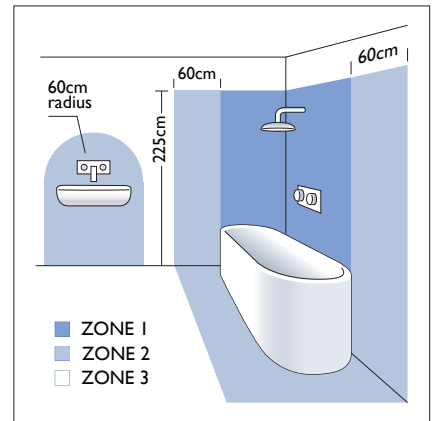

7358 Enna Surface

astro

1x3w LED		incl.
700mA Driver		incl.
27000K*	95 lm*	CRI 80*

Zone 3

*based on 85% driver efficiency

Astro Lighting Ltd.
G2 River Way, Harlow
CM20 2DP, Great Britain

T: +44 (0) 1279 427001
F: +44 (0) 1279 427002
sales@astrolighting.co.uk
www.astrolighting.co.uk