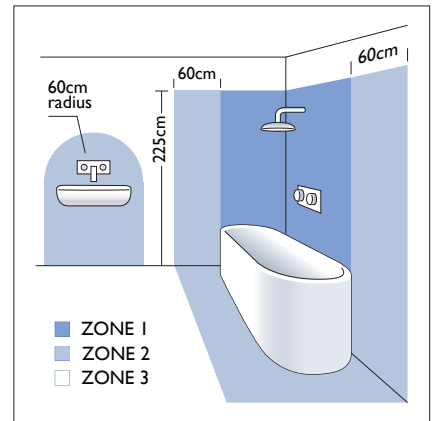

# 7356 Enna Surface

■ astro

1x3w LED		incl.
700mA Driver		incl.
27000K*	95 lm*	CRI 80*

Zone 3

\*based on 85% driver efficiency

Astro Lighting Ltd.  
G2 River Way, Harlow  
CM20 2DP, Great Britain

T: +44 (0) 1279 427001  
F: +44 (0) 1279 427002  
sales@astrolighting.co.uk  
www.astrolighting.co.uk