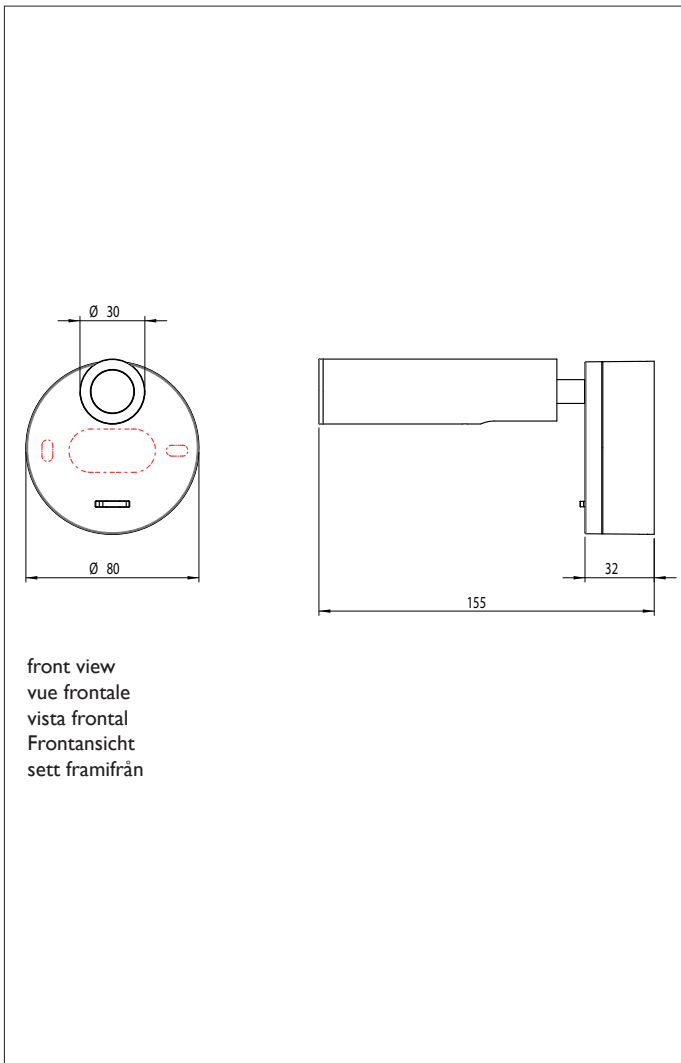

# 7356 Enna Surface

■ astro

1x3w LED		incl.
700mA Driver		incl.
27000K*	95 lm*	CRI 80*

Zone 3

\*based on 85% driver efficiency

Astro Lighting Ltd.  
G2 River Way, Harlow  
CM20 2DP, Great Britain

T: +44 (0) 1279 427001  
F: +44 (0) 1279 427002  
sales@astrolighting.co.uk  
www.astrolighting.co.uk