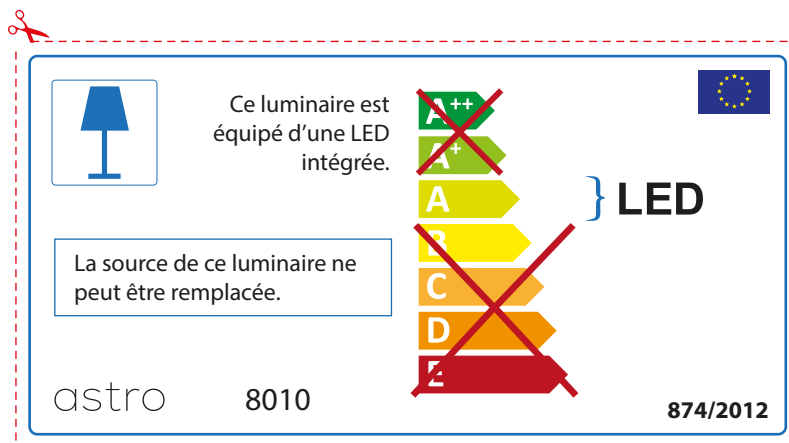

ENGLISH

Please check lamp dimensions for suitable fitting with your luminaire, as lamp sizes may vary between brands

astro 8010

 This luminaire contains built-in LED lamps.

~~A++~~
~~A+~~
A } LED
~~B~~
~~C~~
~~D~~
~~E~~

The LED lamps cannot be changed in the luminaire.

874/2012 

 This luminaire contains built-in LED lamps. 

The LED lamps cannot be changed in the luminaire.

~~A++~~
~~A+~~
A } LED
~~B~~
~~C~~
~~D~~
~~E~~

astro 8010 874/2012

FRENCH

Prenez soin de vérifier le dimensions des lampes (celles-ci varient selon les fournisseurs) afin de vous assurer qu'elles rentrent physiquement dans le luminaire

ITALIAN

Si prega di verificare le dimensioni della lampada per il montaggio adatto con il suo apparecchio di illuminazione, perché le dimensioni della lampada può variare tra le marche