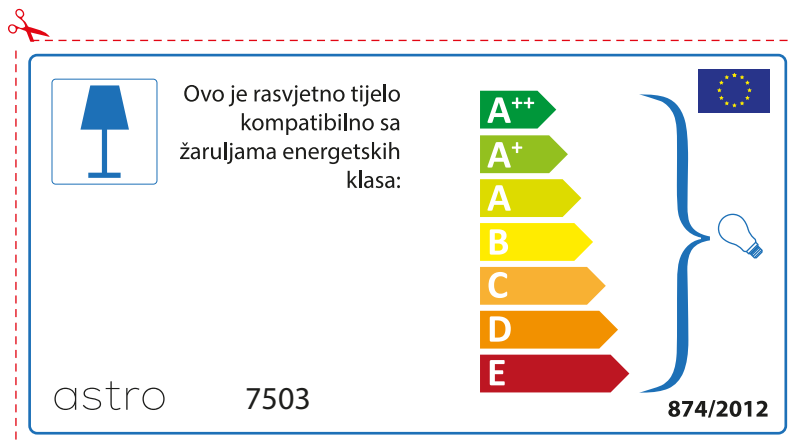

CROATIAN

Provjerite veličinu žarulje prije umetanja u rasvjetno tijelo jer se veličina žarulja razlikuje ovisno o proizvođaču