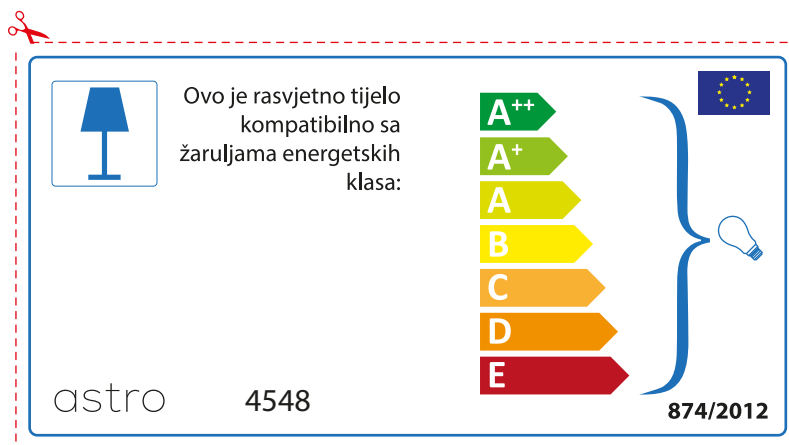

CROATIAN

Provjerite veličinu žarulje prije umetanja u rasvjetno tijelo jer se veličina žarulja razlikuje ovisno o proizvođaču