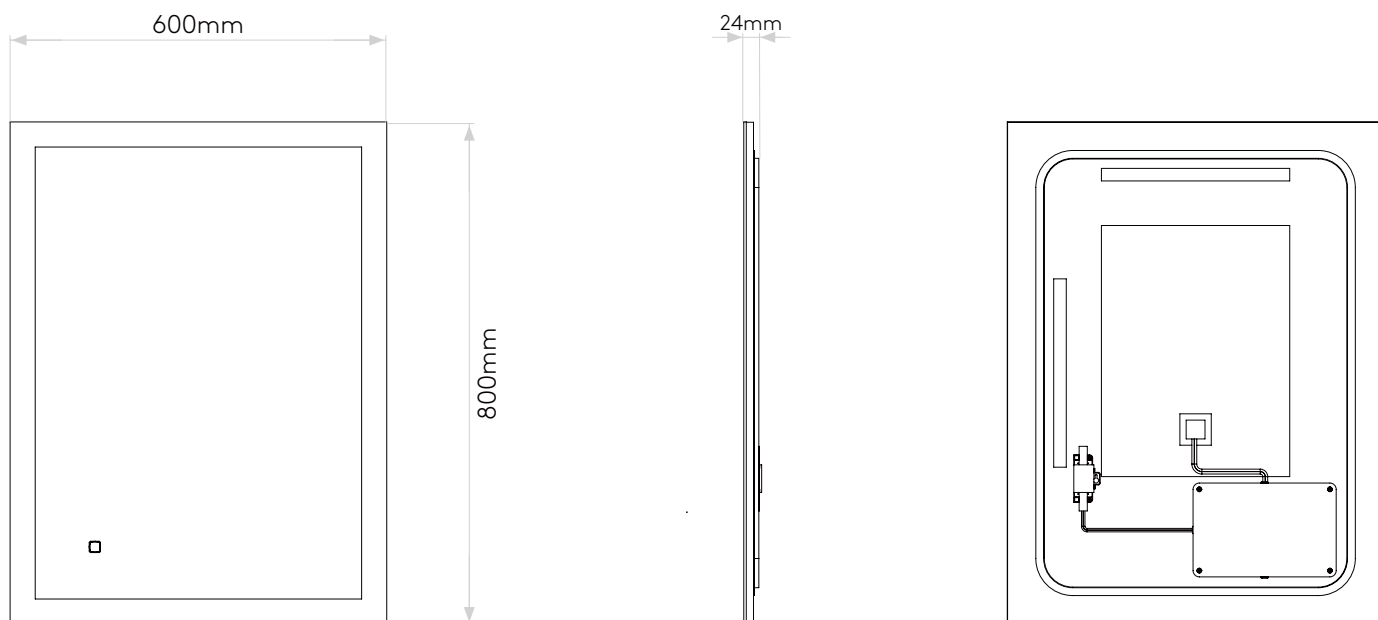

Please note that some dimensions may vary slightly due to manufacturing tolerances, this includes cable entry and fixing holes

Veillez noter que certaines dimensions peuvent varier légèrement en raison des tolérances de fabrication, y compris l'entrée de câble et les trous de fixation.

Bitte beachten Sie, dass die Maße Fertigungstoleranzen unterliegen und daher in geringem Umfang von der angegebenen Größe abweichen können. Dies gilt auch für Kabeleingänge und Befestigungslöcher.

Si prega notare che possono esserci piccole variazioni in alcune dimensioni dovute alle tolleranze di produzione, queste includono l'ingresso del cavo e i fori di fissaggio.